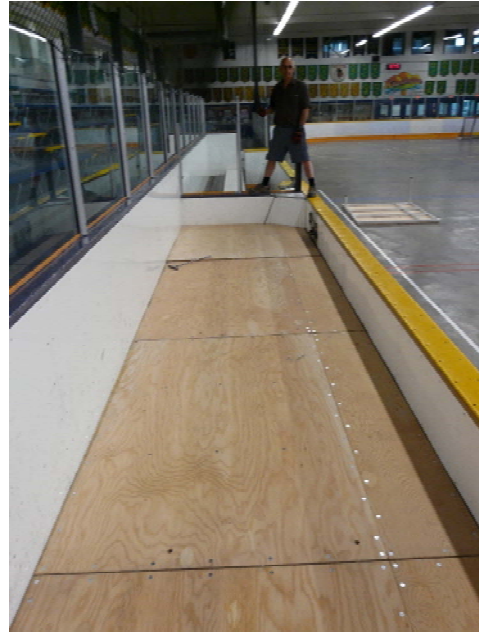

## New Judges' Stand

Here are a few picture of the new arena decking. This will be used for the judges' stand during competitions at McArthur Island.

A big thank you goes out to Dan Pochay for coordinating this project!!!